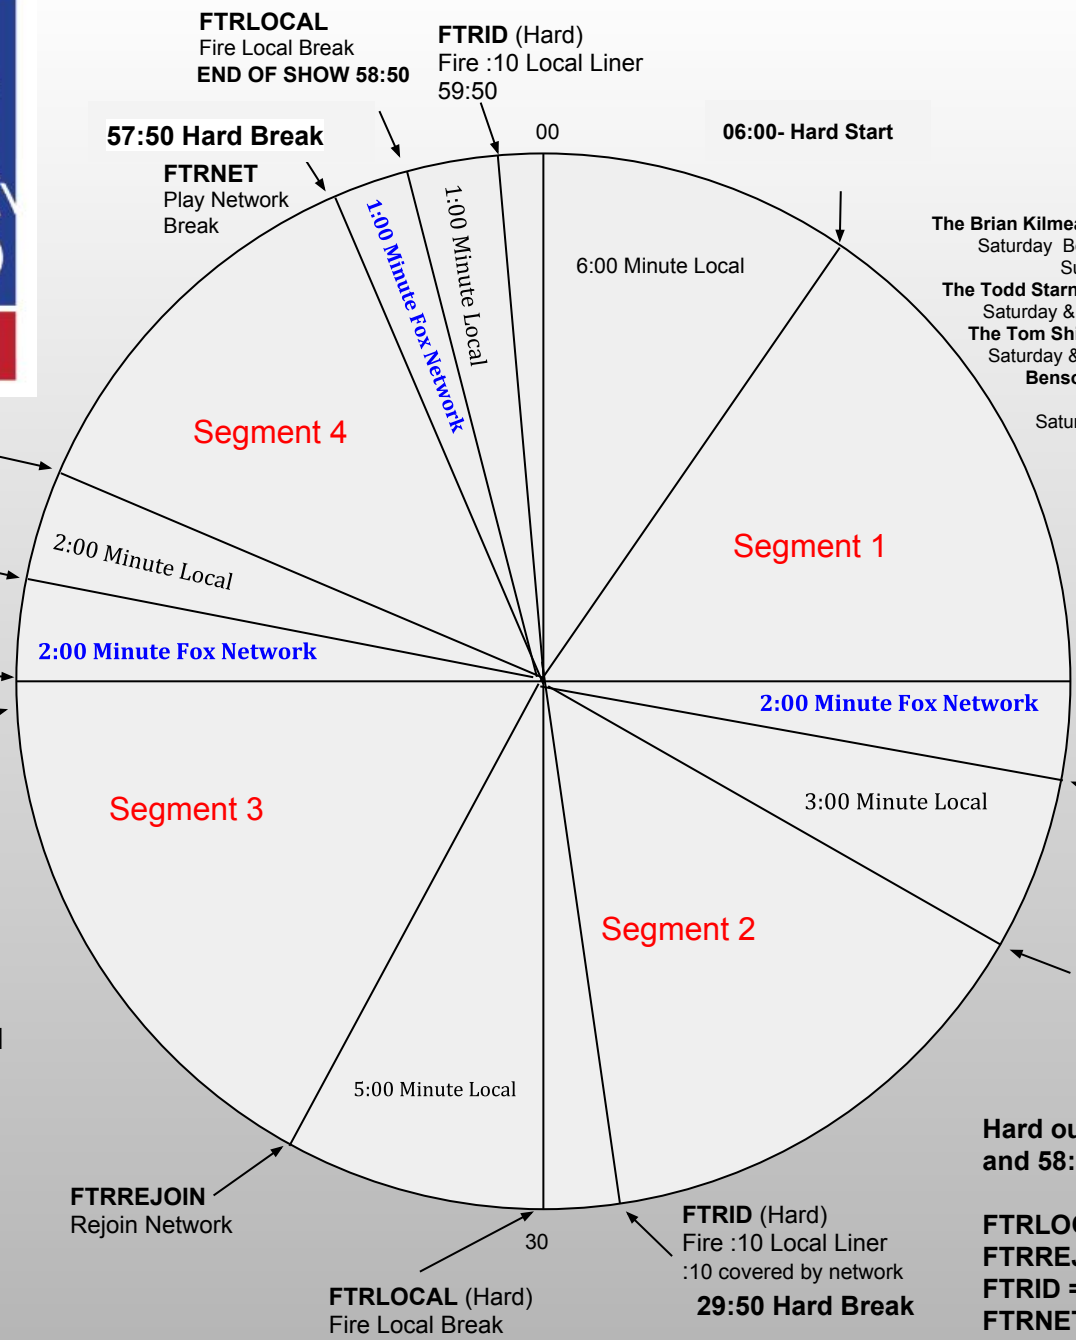

FOX TALK CHANNEL
WEEKDAYS/WEEKENDS
 XDS Channel: FOXTALK
 Effective May 7, 2018
 Premiere XDS PRO4-P Satellite

Programming Lineup

The Brian Kilmeade Show Weekdays - LIVE 9AM-12PM ET
 Saturday Best Of 6AM-9AM ET & 9AM -12PM ET
 Sunday Best Of 6AM-9AM ET

The Todd Starnes Show Weekdays - LIVE 12PM-3PM ET
 Saturday & Sunday Best Of 12PM-3PM ET

The Tom Shillue Show Weekdays - LIVE 3PM-6PM ET
 Saturday & Sunday Best Of 3PM-6PM ET

Benson and Harf Weekdays - LIVE 6PM-8PM ET
 Weekday Refeeds 8PM-10PM ET
 Saturday & Sunday Best Of 6PM-9PM ET

Hard outs for Local Breaks at 29:50 and 58:50. Other breaks float.

FTRLOCAL = fires local break.
FTRREJOIN = local streaming start.
FTRID = fires local :10 liner.
FTRNET = local streaming stop.